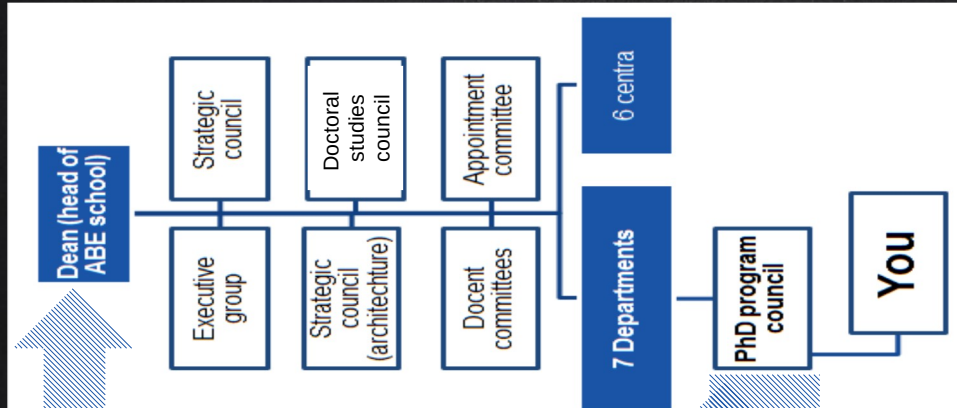

THS
/Dr.
/Councils

PhD School Councils

The PhD school council

We have one Ph.D. student representing us in each council / group / committee on school level.

(Elected each year at the **ABE PhD student council**)

Each PhD program has an elected PAD ("Programansvarig Doktorand") – **your go-to person!**

The PhD school council

Structure of PhD programs

Doctoral studies council

1 Director of doctoral studies (FA)

+

Program coordinators (PA)