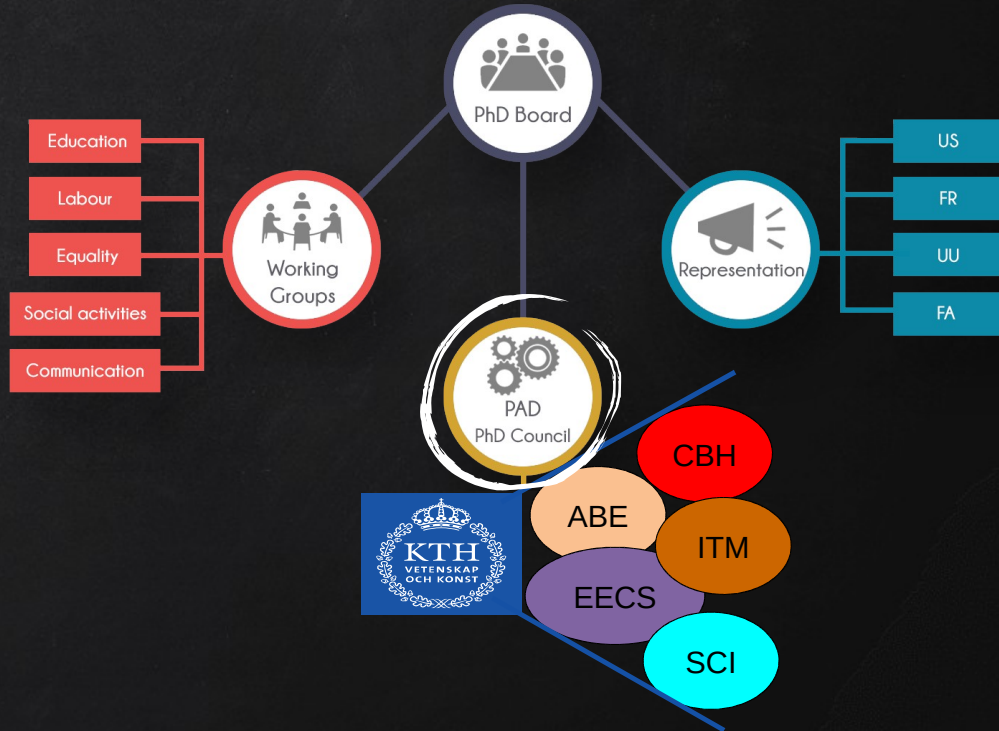

The student union: THS

PhD chapter
(Dr) DoB:
24-03-1980

Oldest
chapter:
199 years

Youngest
chapter:
2 years

THS age:
116 years

KTH students
belong to one
of THS chapters

Central

Union Board and Management (KS, KL)

Union Council (KF)

Local: 21 chapters

All PhD students belong to the PhD chapter (Dr)

And Dr is special ...

The PhD Chapter

- The PhD Chapter represents all PhD students of KTH
- You apply for membership through the THS Student Union
- Each school has **PhD representatives**, you can apply to become one!
- Representation for the PhD Chapter is time compensated

Social

Kateryna
Morozovska

Master of Ceremonies

What does THS PhD Chapter do?

Taking care of all PhD students...

...when they start

(common introduction course & networking events)

...while they are here

(evaluation of quality of education & supervision)

(development of soft skills & complementary competencies)

...when they are about to graduate

(career development & opportunities)

...Events and Representation