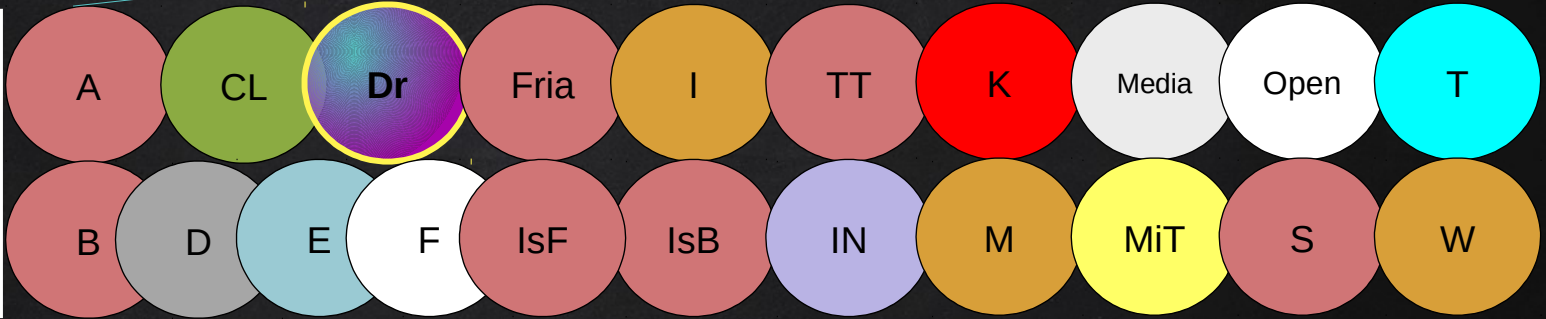

Central

Union Board and Management (KS, KL)

Union Council (KF)

Local: 21 chapters

All PhD students belong to the PhD chapter (Dr)

And Dr is special ...