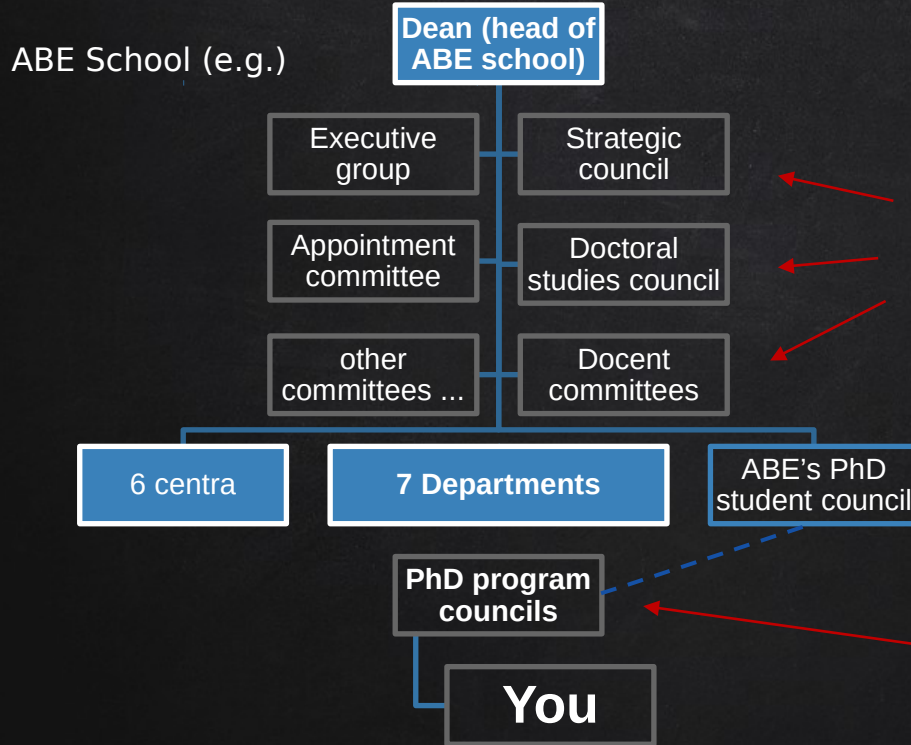

board@dr.kth.se

Representation

Centrally:

US,
FR,
UU,
FA

Locally:

LG, SR,
Committees, Programmes

KTH

Student

THS
/Dr.
/Councils

PhD School Councils

The PhD school council

We have one Ph.D. student representing us in each council / group / committee on school level.

(Elected each year at the **ABE PhD student council**)